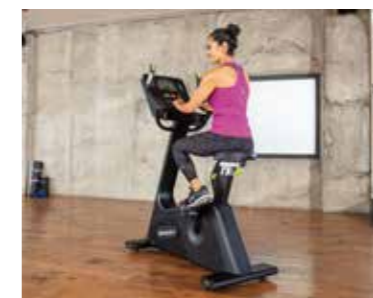

UPRIGHT CYCLES

Our upright cycle is engineered specifically for low- to non-impact exercises. Fingertip resistance controls, contact heart rate sensors, low-profile shroud, and adjustable seat provide a comfortable and effective workout. Durable, simple and sustainable, SportsArt cycles inspire performance for our shared world.

G574U ECO-POWR™ UPRIGHT CYCLE

- Every turn of the pedal helps power your lights with our built-in ECO-POWR™ technology
- Adjust the intensity of your ride with our fingertip controls
- Comfortable, padded seat with simple adjustment points
- Low-profile shroud allows for easy ingress and egress
- 40 levels of resistance for a fun Sunday ride or to train for a race

C574U ECO-NATURAL™ UPRIGHT CYCLE

- Adjust the intensity of your ride with our fingertip controls
- Comfortable, padded seat with simple adjustment points
- Low-profile shroud allows for easy ingress and egress
- 40 levels of resistance for a fun Sunday ride or to train for a race
- The self-powered technology let's you workout anywhere you want