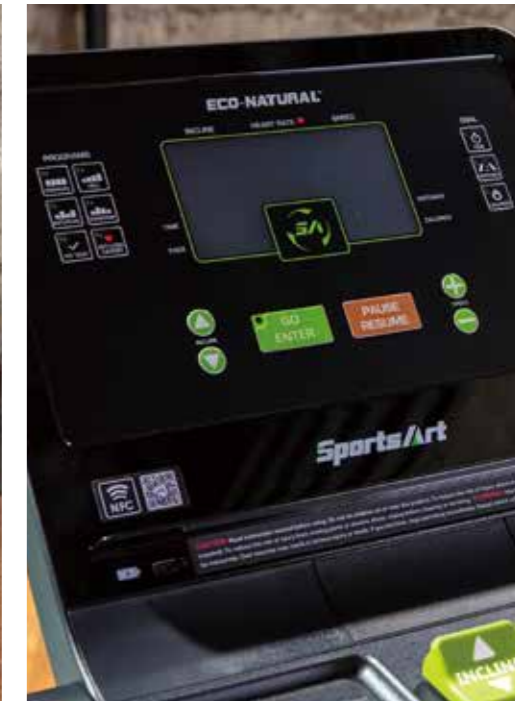

T674L TREADMILL

SportsArt's T674L treadmill comes with one of the most efficient motors on the market. Built-in comfort and reliability features keep you focused on your health and peace of mind, reducing stress on your body and maintenance schedule. Choose between our standard LED console or our interactive SENZA™ console.