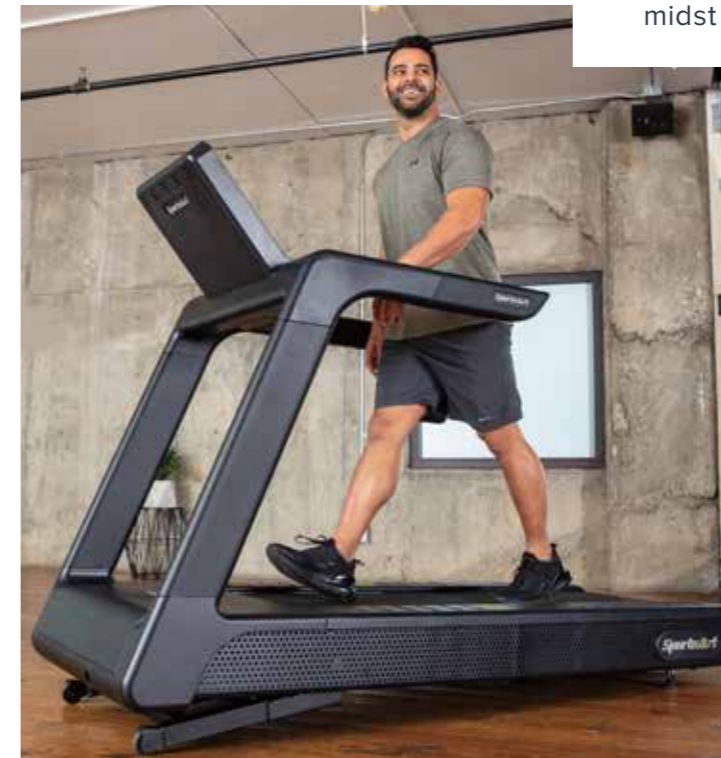

KEY FEATURES

- ECO-DRIVE™ motor is more energy-efficient than traditional treadmill motors
- Worry-free ECO-GLIDE™ auto-lubrication system keeps the treadmill running smoothly longer
- Run comfortably with our MyFlex+ omni-directional cushioning system
- Intuitive toggle controls allow users to easily adjust speed and incline in the midst of taxing workouts.